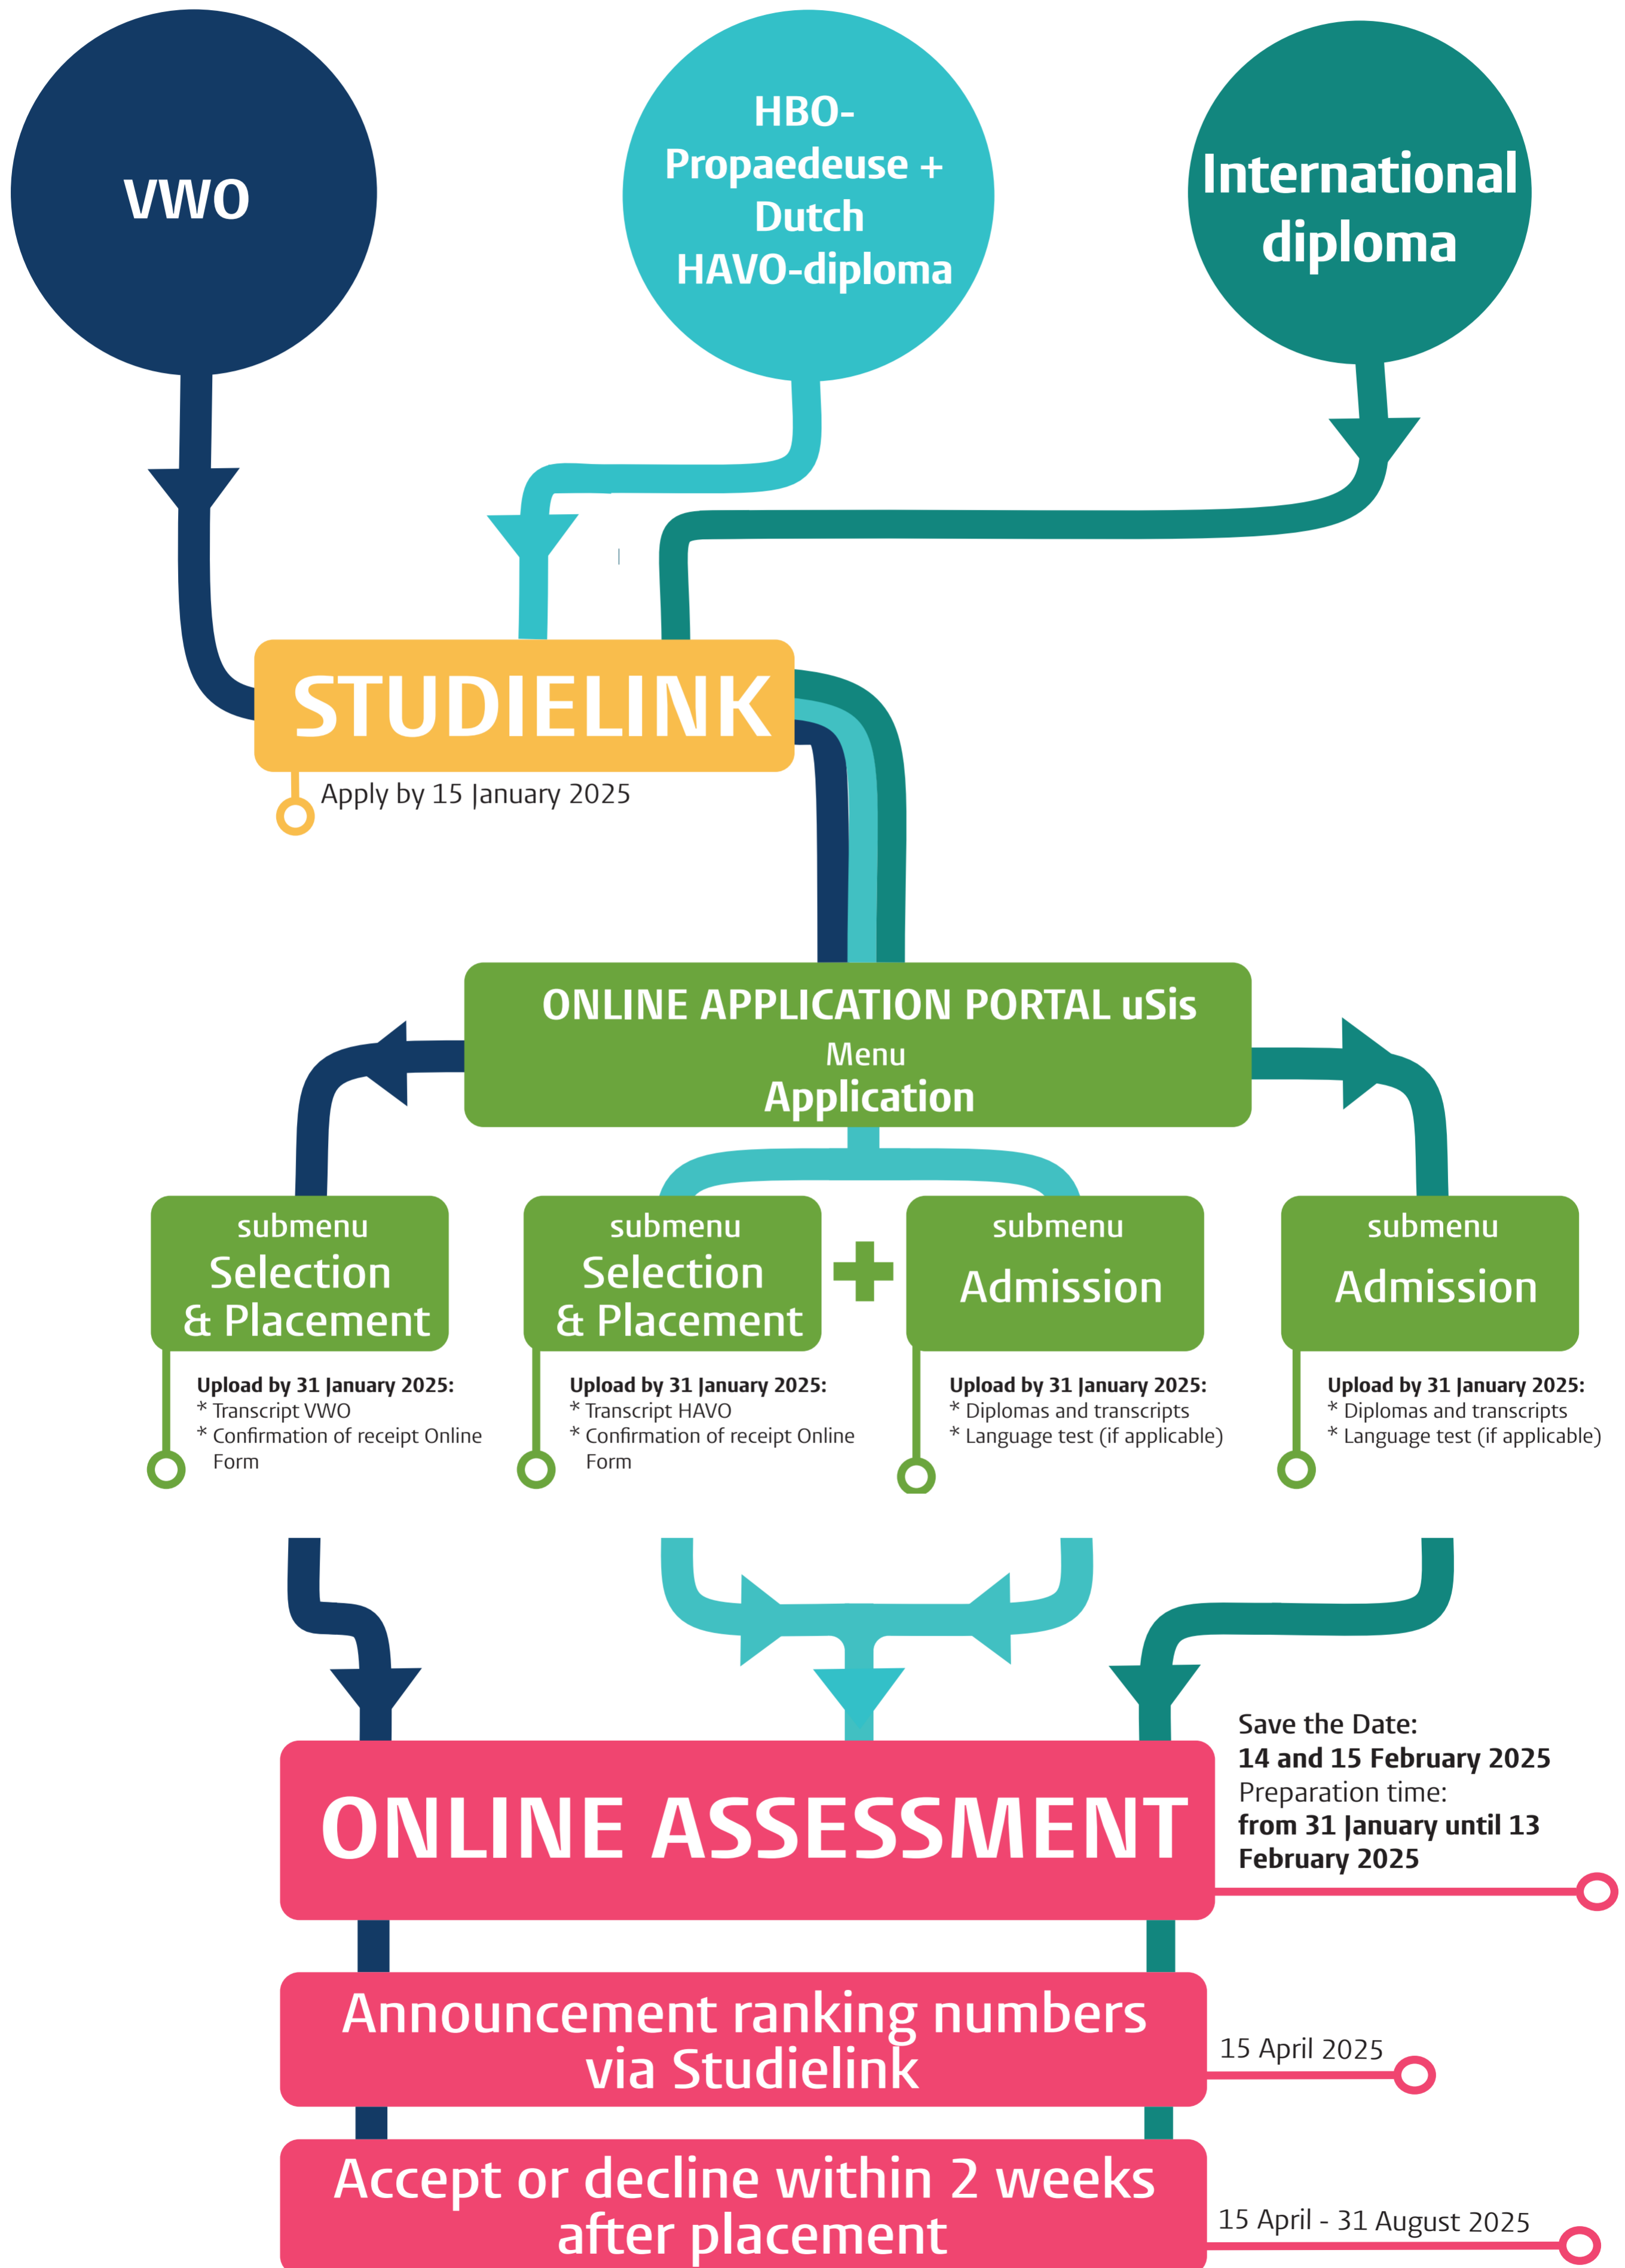

How to apply for the bachelor in Psychology at Leiden University?

This flowchart is developed for students who have the most common academic backgrounds. If you can't find yours, please send an e-mail describing your educational background to bachelorpsychology@fsw.leidenuniv.nl